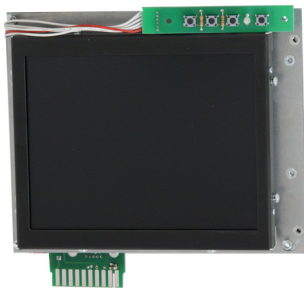

Replacement TFT-LCD Monitor

Series: Delem

The TFT-Industrial-Monitor is a modern concept to replace old or defective 9" and 12" CRTs mounted in Control Units of Delem. All Units are Made in Germany, using only high quality components. A mechanic housing, similar to the original Unit, makes it easy to exchange in just a few minutes. The new display is plug&play 100% compatible to the Delem equipment and offers a Backlight Lifetime of 40.000 hours.

- For Delem DA-21/21e, DA-23/23e, DA-24e, DA-42, DM-54, DA-58, DA-59, DA-64, DA-65, DA-69
- Delem Special Timings
- mech. Type: Front plate or mounting plate
- Powersupply 110-230VAC, internal or 12VDC
- TFT-Display: 6,4" und 10,4" active matrix
- Brightness: 250 cd/m² / 400 cd/m²
- Contrast Ratio: 400:1 / 300:1
- Backlight Lifetime ca. 40.000 h
- Front plate with antireflex coated glass
- VDE 0100, 0411, 0804, 0871B and CE-Mark